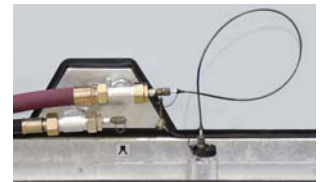

compatible with the following HGPU-types:

- <HGPU50-30-1>
- <HGPU60-30-1>
- <HGPU25-30-2>
- <HGPU30-30-2>

SAMPLING SET

(TEST-FUCHS item no. 151040062)
ACCESSORY 02

The Sampling Set (consisting of a sampling glass with connection hose) is used for taking oil samples from the hoses at HGPU (Option K - sampling points is a requirement for this accessory).