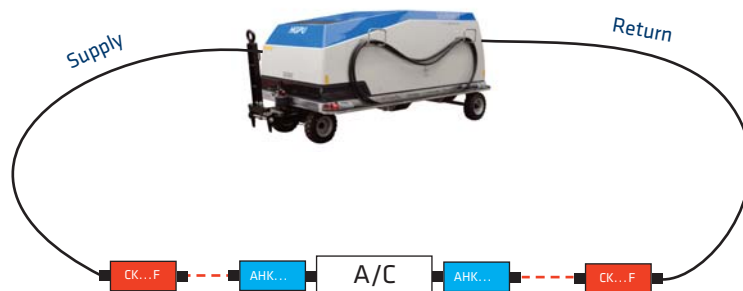

Note:

For a Dual System HGPU, two Adaptor Hose Kits are required.