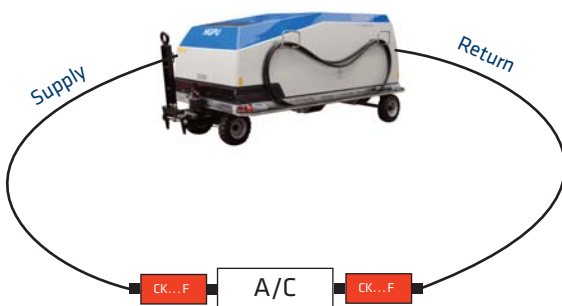

b)

Supply

Return

Illustrative example - CK001F

Illustrative example- CK001M

a) Coupling Kit female, complete (CK...F):

This Coupling Kit is required to connect the single system hydraulic hoses of HGPU to an aircraft.

Note:

For an HGPU with Dual System two Coupling Kits are required.

b) Coupling Kit male, complete (CK...M):

This Coupling Kit is required to connect the Option C (flushing circuit with loading mechanism) with the hydraulic hoses of HGPU (which are equipped with a Coupling Kit female (CK...F)).